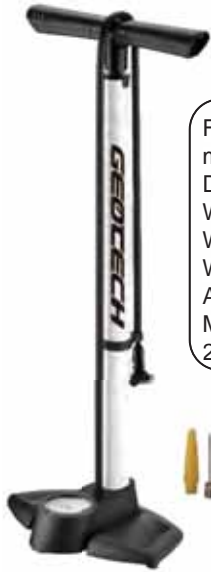

**AIR SPEED**

Frame : Carbon 700C Painted  
 Fork : Carbon 700C Painted  
 Handle Bar : Carbon 3.K. Bar Bore : 31.80  
 Handle Stem : Carbon 3.K. Bar Bore : 31.80  
 Brake : Sram Alloy Black  
 F. Derailleur : Shimano Tiagra KFD-4600F Silver  
 R. Derailleur : Shimano Tiagra KFD-4600F Silver  
 L/R Shifter Lever : Shimano KST-4600 W/Cable  
 Rim : 700C Alloy Anodized Black  
 Tire/Tube : 700 x 25C Black  
 Pedal : Alloy Body Silver / Cage Black

**FOLD-UP 20.0**

Frame : 20" Alloy Foldin Type Painted  
 Fork : 20" Steel Painted  
 Handle Bar : Alloy Foldin Type S.B. Black  
 Handle Stem : Alloy Foldin Type S.B. Black  
 Brake : V-Brake Alloy Black  
 Freewheel : Sin le Speed 1/2 X 1/8 X 16T  
 Rim : 20" Alloy ED Black  
 Tire/Tube: 20" Black  
 Pedal : VP-F55 Fold Type P.P. Black

**FOLD-UP 16**

Frame : 16" Foldin Type Painted  
 Fork : 16" Steel Painted  
 Handle Bar : Alloy Black  
 Handle Stem : Alloy Black  
 Brake : Alloy V-Brake Black  
 R. Derailleur : Shimano RD-FT35  
 Rim : Alloy Silver  
 Tire/Tube : 16" Black

Pump

Helmet

GHP-048

Floor pump w/ based mounted au e Durable Steel barrel W/ CVA clever valve W/air-realease button W/ Dunlop Valve Adapter Ball Ma . pressure 160psi, 2.5" au e

GHP-049

LCD Top-Mounted di ital au e Steel floor pump 2-tone handle and durable Steel barrel Steel base w/non-slip base W/ CVA clever valve W/air-realease button W/ Dunlop Valve Adapter Ball Ma . prussure 180psi