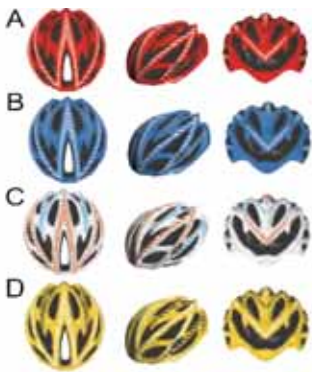

GHE-003

Material : PC+Eps
285G-300G/Pcs
CE Pass
With Head Lock
And Visor
(Inmold)